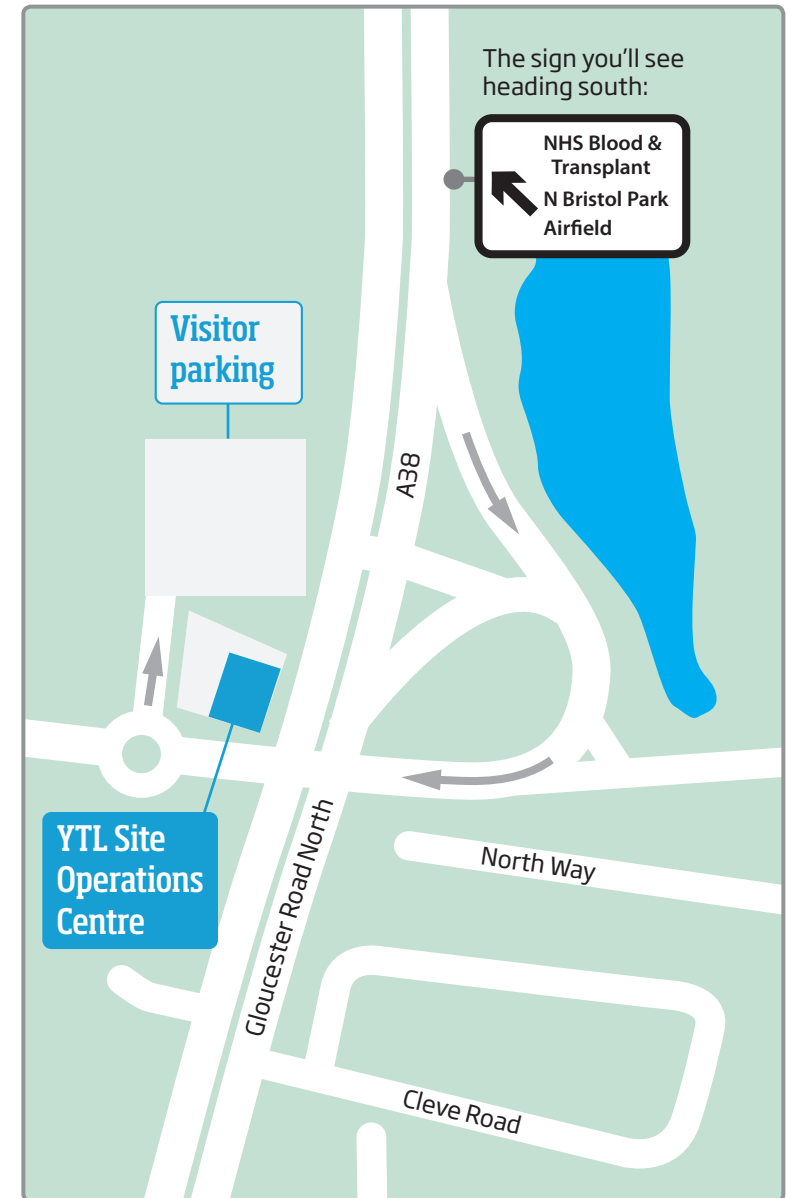

## How to find us

### Directions

Head south on the A38; after you come over the crest of the flyover (Post Office Sorting Centre on right), filter into the far left lane and get ready to bear off left immediately before traffic lights, sign (easily missed) says Airfield. Follow the road around the right hand bend, under the A38. Go through the opened green gates and turn right at mini-roundabout into the Site Operations Centre car park.

If you are approaching northbound on the A38, there is no direct access. Going north, you need to take the left lane past the traffic lights as you approach the flyover; take the first turning under the flyover; come back down the A38 in the left hand lane, then follow as above.